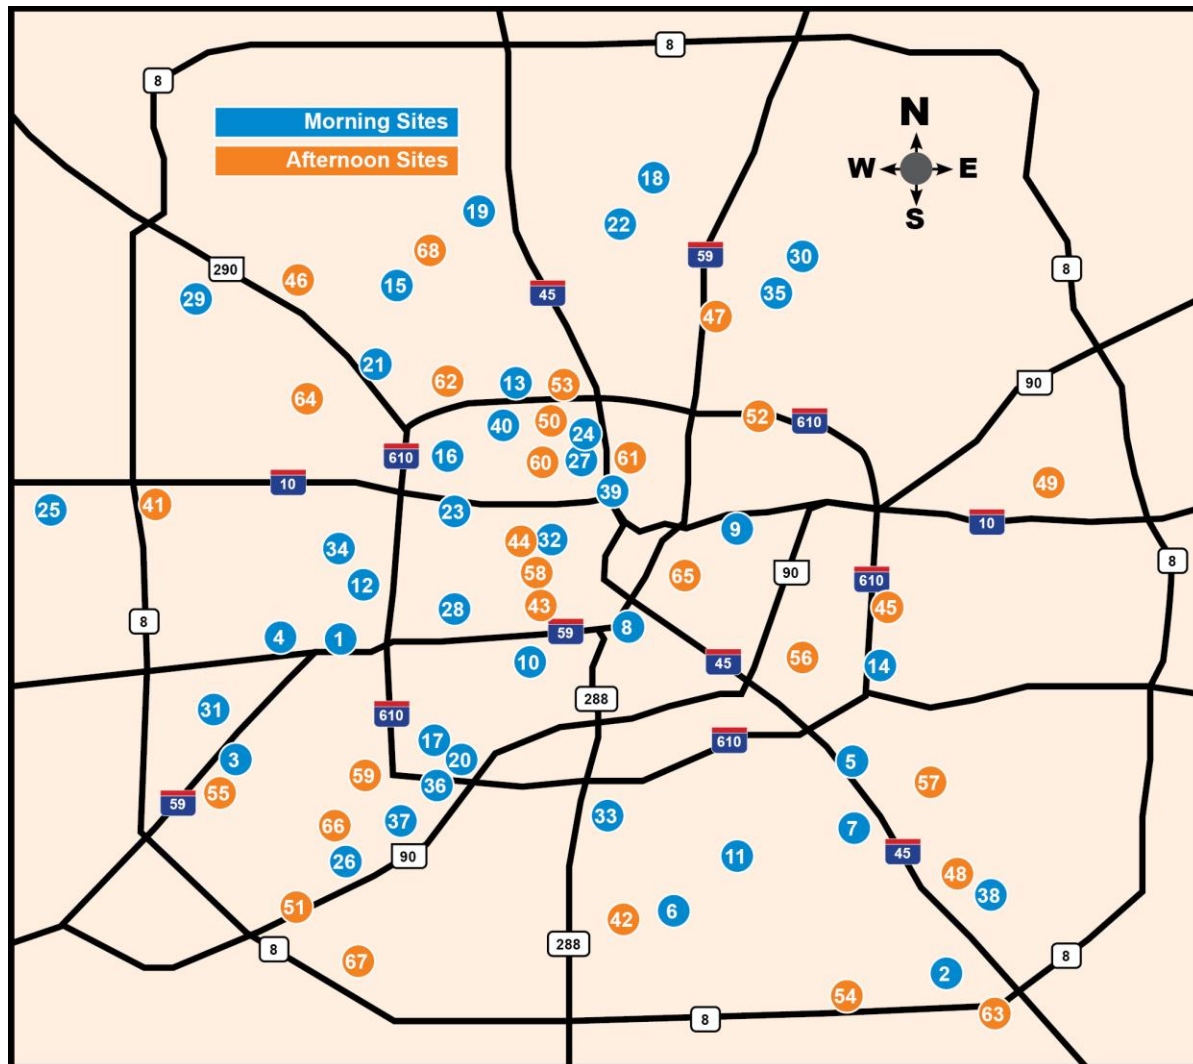

Central (Downtown to Memorial Park)

Morning Sites:

- 16. Jaycee, 1300 Seamist, 77008, A
- 23. Memorial Park, 1500 Memorial Loop, 77007, A
- 24. Montie Beach, 915 Northwood, 77009, B
- 27. Proctor Plaza, 803 W Temple, 77009, A
- 28. River Oaks, 3600 Locke Ln, 77027, A
- 32. Spotts, 401 S Heights, 77007, D
- 39. Woodland, 212 Parkview, 77009, B
- 40. Wright-Bembry, 840 W 23rd St, 77008, E

Afternoon Sites:

- 43. Cherryhurst, 1700 Missouri, 77006, A
- 44. Cleveland, 200 Jackson Hill, 77007, C
- 50. Halbert, 200 E 23rd St, 77008, E
- 58. Metropolitan Multi-Service Center*, 1475 W Gray, 77019, E (*Wheelchair Tennis Class)
- 60. Milroy, 1205 Yale, 77008, E
- 61. Moody, 3725 Fulton, 77009, B

North (North of 610 between I-45 & US-59)

Morning Sites:

- 18. Keith-Wiess, 12300 Aldine Westfield, 77093, E
- 22. Melrose, 1001 Canino, 77076, C

Northeast (North of 610 between US59 & US90)

Morning Sites:

West (I-10 West near Beltway 8)

Morning Sites:

- 25. Nottingham, 14205 Kimberley, 77079, A

Afternoon Sites:

- 41. Bendwood, 12700 Kimberley, 77024, A

East (East of downtown along I-10 East)

Morning Sites:

- 9. Finnigan, 4900 Providence, 77020, B